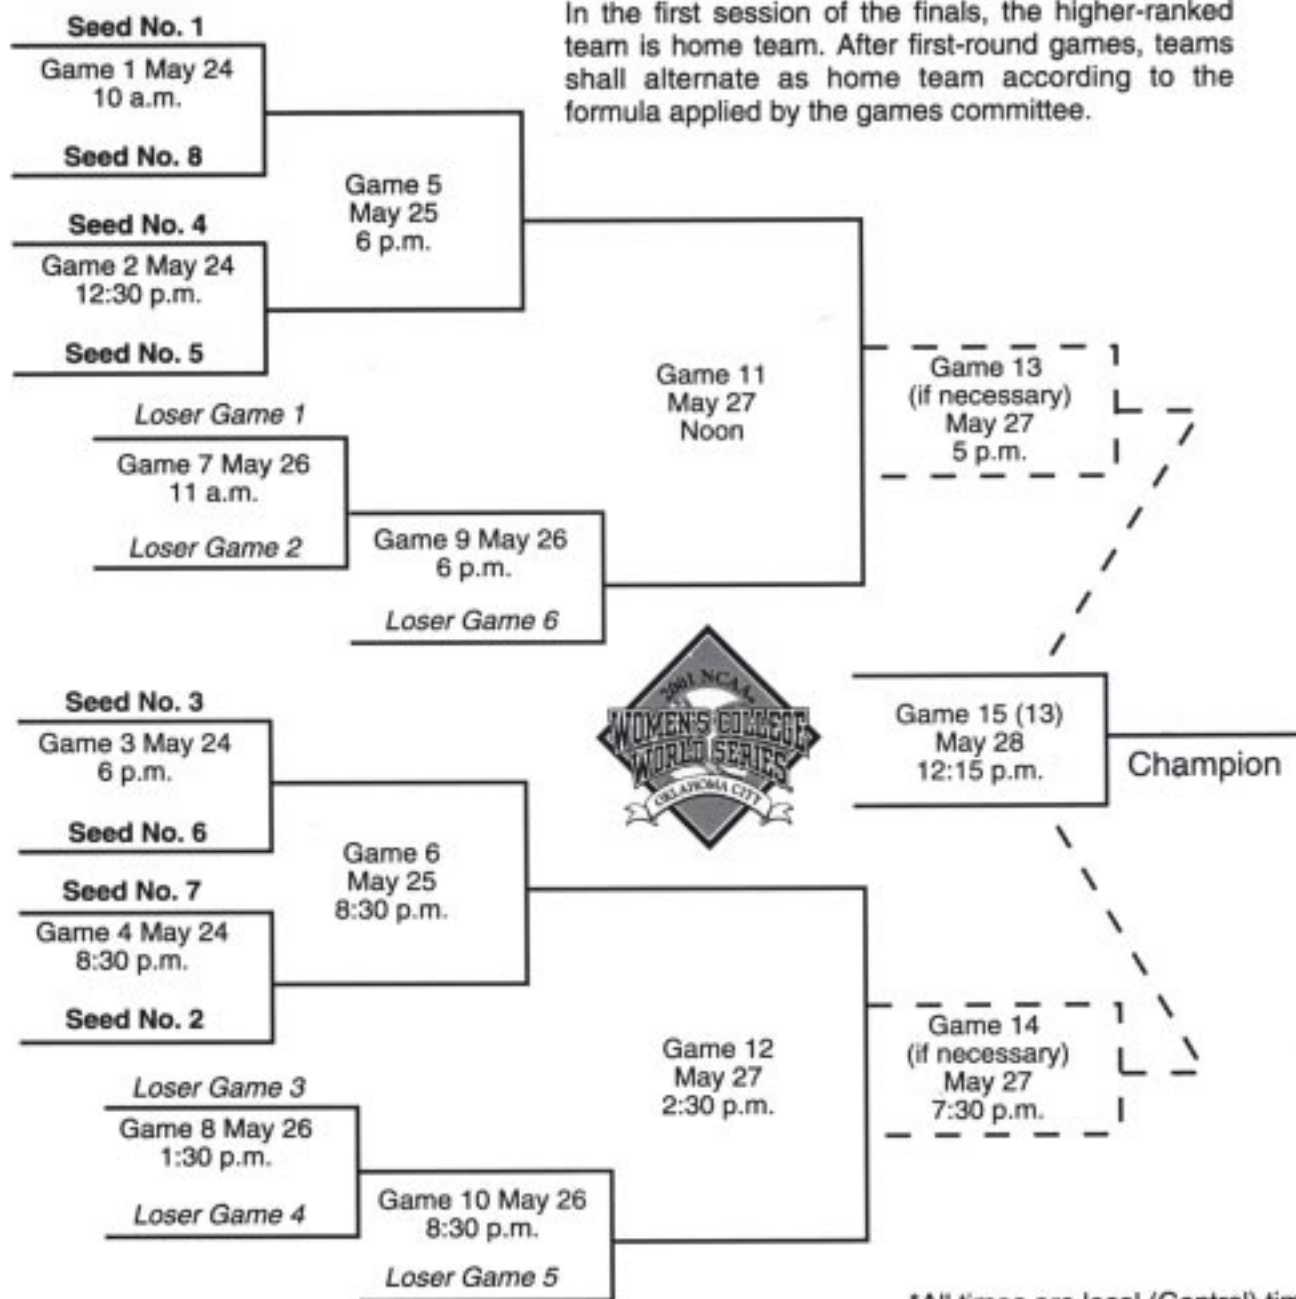

# 2001 National Collegiate Division I Women's SOFTBALL CHAMPIONSHIP

In the first session of the finals, the higher-ranked team is home team. After first-round games, teams shall alternate as home team according to the formula applied by the games committee.

\*All times are local (Central) time.

Finals played at ASA Hall of Fame Stadium, Oklahoma City, Oklahoma.  
Eight four-team regionals will be played at campus sites.

Bracket note:

1. If the winner of Game 9 defeats the winner of Game 5, then Game 13 is necessary.
2. If the winner of Game 10 defeats the winner of Game 6, then Game 14 is necessary.
3. If Game 14 is the only necessary game of the evening, it will be played at 7 p.m.